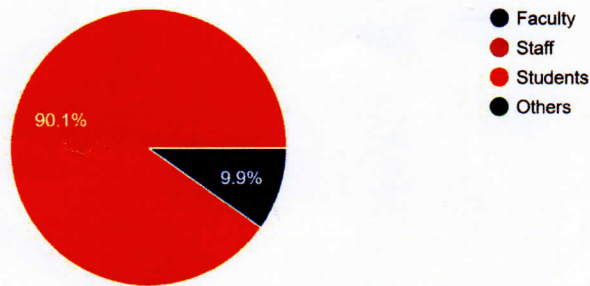

Hope Foundation's

Finolex Academy of Management & Technology, Ratnagiri-415639

ACADEMY CANTEEN

FEEDBACK ANALYSIS -2022-23

Select Category

152 responses

Figure:01 Depicts the participation of Users